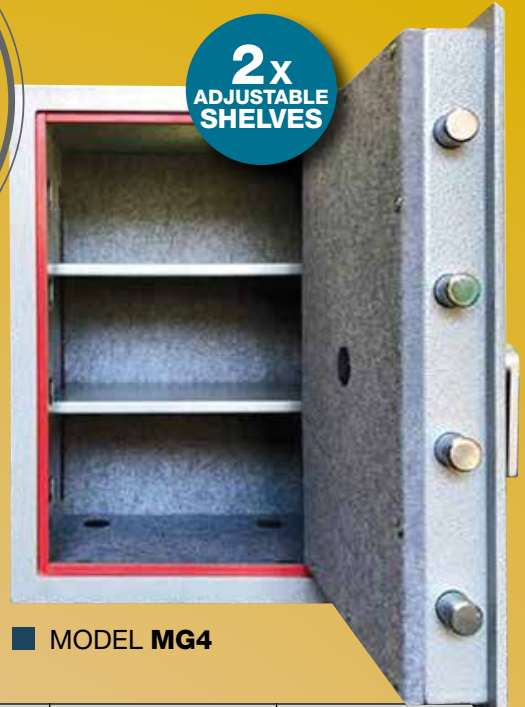

LOCKING: All models have 25mm diameter locking bolt work.

LOCKS: All models available with key, combination or digital locking.

DOOR: 8mm steel plate door.

BODY: 4mm steel plate body.

MOUNTING: All models are provided with 4 x 12mm bolt holes in base.

MINIGUARD DESIGNED TO BE FIRE RESISTING FOR 30 MINUTES

2x ADJUSTABLE SHELVES

1x ADJUSTABLE SHELF

MODEL MG2

MODEL MG3

MODEL MG4

MODEL	HEIGHT		WIDTH		DEPTH		WEIGHT	KEY PRICE INCL. GST	COMBINATION PRICE INCL. GST	DIGITAL PRICE INCL. GST
	EXTERNAL	INTERNAL	EXTERNAL	INTERNAL	EXTERNAL	INTERNAL				
MG2	250 MM	210 MM	340 MM	300 MM	315 MM	220 MM	27 KG	\$	\$	\$
MG3	320 MM	280 MM	440 MM	400 MM	340 MM	250 MM	41 KG	\$	\$	\$
MG4	615 MM	570 MM	410 MM	350 MM	340 MM	250 MM	65 KG	\$	\$	\$