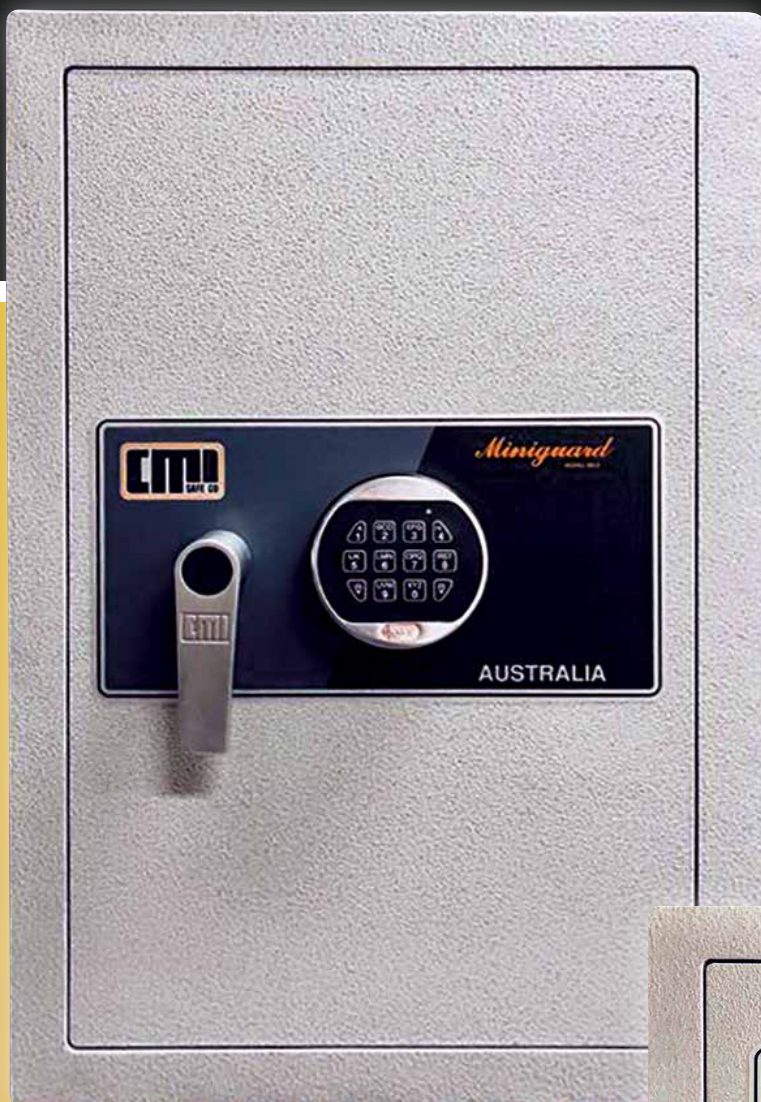

Miniguard

DOMESTIC SECURITY SAFE

FOR THE
**SECURITY
CONSCIOUS**

Miniguard range
available in

- **Key locking**
- **Dial combination locking**
- **Digital locking**

■ MODEL **MG4**

■ MODEL **MG3**

■ MODEL **MG2**

Miniguard

DOMESTIC SECURITY SAFE

ALL CMI SAFES COME WITH A FIVE YEAR WARRANTY, EXCLUDING FREIGHT AND TRAVELLING, WITH A 24 MONTH WARRANTY ON LOCKS.

MINIGUARD SAFES are ideal for security in the home when correctly secured.

LOCKING: All models have 25mm diameter locking bolt work.

LOCKS: All models available with key, combination or digital locking.

DOOR: 8mm steel plate door.

BODY: 4mm steel plate body.

MOUNTING: All models are provided with 4 x 12mm bolt holes in base.