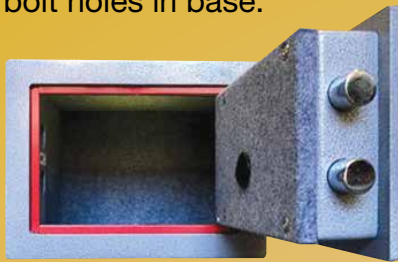

LOCKING: All models have 25mm diameter locking bolt work.

LOCKS: All models available with key, combination or digital locking.

DOOR: 8mm steel plate door.

BODY: 4mm steel plate body.

MOUNTING: All models are provided with 4 x 12mm bolt holes in base.

MINIGUARD DESIGNED TO BE FIRE RESISTING FOR 30 MINUTES

2x ADJUSTABLE SHELVES

1x ADJUSTABLE SHELF

MODEL MG2

MODEL MG3

MODEL MG4

MODEL	HEIGHT		WIDTH		DEPTH		WEIGHT	KEY PRICE INCL. GST	COMBINATION PRICE INCL. GST	DIGITAL PRICE INCL. GST
	EXTERNAL	INTERNAL	EXTERNAL	INTERNAL	EXTERNAL	INTERNAL				
MG2	250 MM	210 MM	340 MM	300 MM	315 MM	220 MM	27 KG	\$	\$	\$
MG3	320 MM	280 MM	440 MM	400 MM	340 MM	250 MM	41 KG	\$	\$	\$
MG4	615 MM	570 MM	410 MM	350 MM	340 MM	250 MM	65 KG	\$	\$	\$