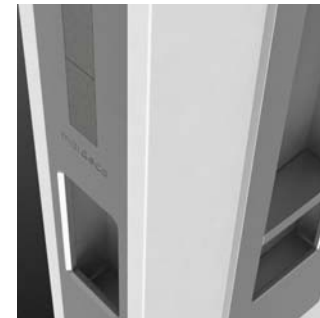

INNOVATIVE AND SOPHISTICATED

mardeco®  
international Ltd

*we handle the best*

The Mardeco M-Series range of flush pulls are attractively packaged with detailed installation instructions and additional parts for multiple applications and door gauges.