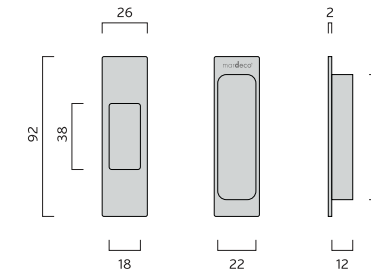

1 **m** series™ END PULL

APPLICATION
Sliding Doors
[Timber or Aluminium]
Kitchen Cabinets

CONTENTS
1 x End Pull
Fixing Components

FINISH	CODE
Brushed Nickel	BN8001/92
Satin Chrome	SC8001/92
Bronze	BR8001/92
Black	BL8001/92
Polished Chrome	PC8001/92
Satin Brass	BRS001/92