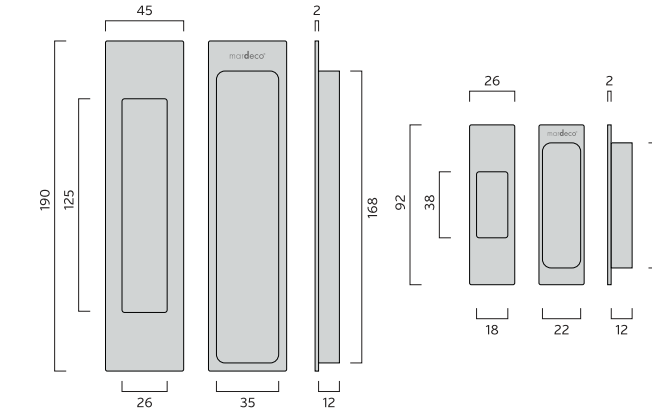

## 2 **m** series™ FLUSH PULL

APPLICATION  
Sliding Doors  
*[Timber or Aluminium]*  
Kitchen Cabinets

CONTENTS  
1 x Flush Pull  
Fixing Components

FINISH	CODE
Brushed Nickel	<b>BN8002/190</b>
Satin Chrome	<b>SC8002/190</b>
Bronze	<b>BR8002/190</b>
Black	<b>BL8002/190</b>
Polished Chrome	<b>PC8002/190</b>
Satin Brass	<b>BRS8002/190</b>

## 4 **m** series™ FLUSH PULL PRIVACY SET

APPLICATION  
Sliding Doors  
*[Timber or Aluminium]*  
Door thickness 34 - 50mm  
Backset 35mm & 50 - 55mm

CONTENTS  
1 x Flush Pull Privacy Slide  
1 x Flush Pull Emergency Release  
1 x Sliding Door Lock  
1 x Striker Plate & Box  
Fixing Components