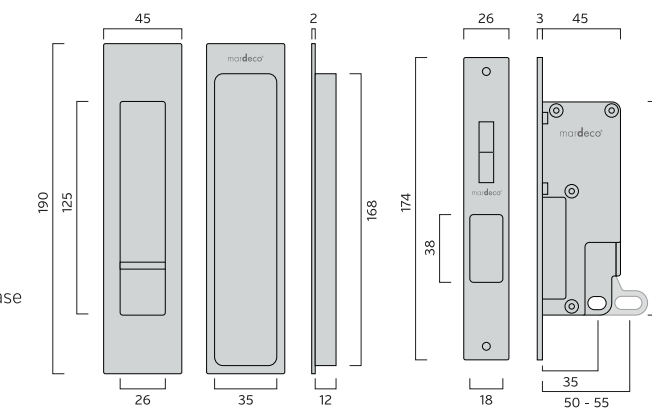

4 **m** series™ FLUSH PULL PRIVACY SET

APPLICATION
Sliding Doors
[Timber or Aluminium]
Door thickness 34 - 50mm
Backset 35mm & 50 - 55mm

CONTENTS
1 x Flush Pull Privacy Slide
1 x Flush Pull Emergency Release
1 x Sliding Door Lock
1 x Striker Plate & Box
Fixing Components

FINISH	CODE
Brushed Nickel	BN8004/SET
Satin Chrome	SC8004/SET
Bronze	BR8004/SET
Black	BL8004/SET
Polished Chrome	PC8004/SET
Satin Brass	BRS8004/SET