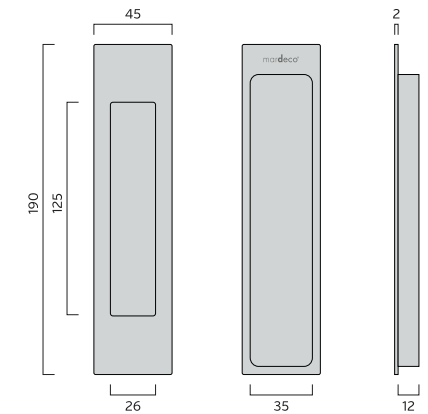

2 **m** series™ FLUSH PULL

APPLICATION
Sliding Doors
[Timber or Aluminium]
Kitchen Cabinets

CONTENTS
1 x Flush Pull
Fixing Components

FINISH	CODE
Brushed Nickel	BN8002/190
Satin Chrome	SC8002/190
Bronze	BR8002/190
Black	BL8002/190
Polished Chrome	PC8002/190
Satin Brass	BRS8002/190